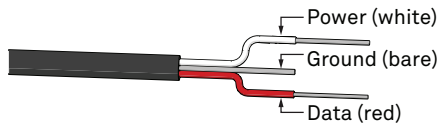

OLD WIRING SCHEME

METER Group, Inc. USA

2365 NE Hopkins Court, Pullman, WA 99163

T 509.332.2756 F 509.332.5158

E info@metergroup.com W metergroup.com