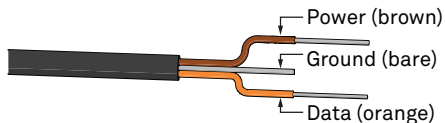

NEW WIRING SCHEME